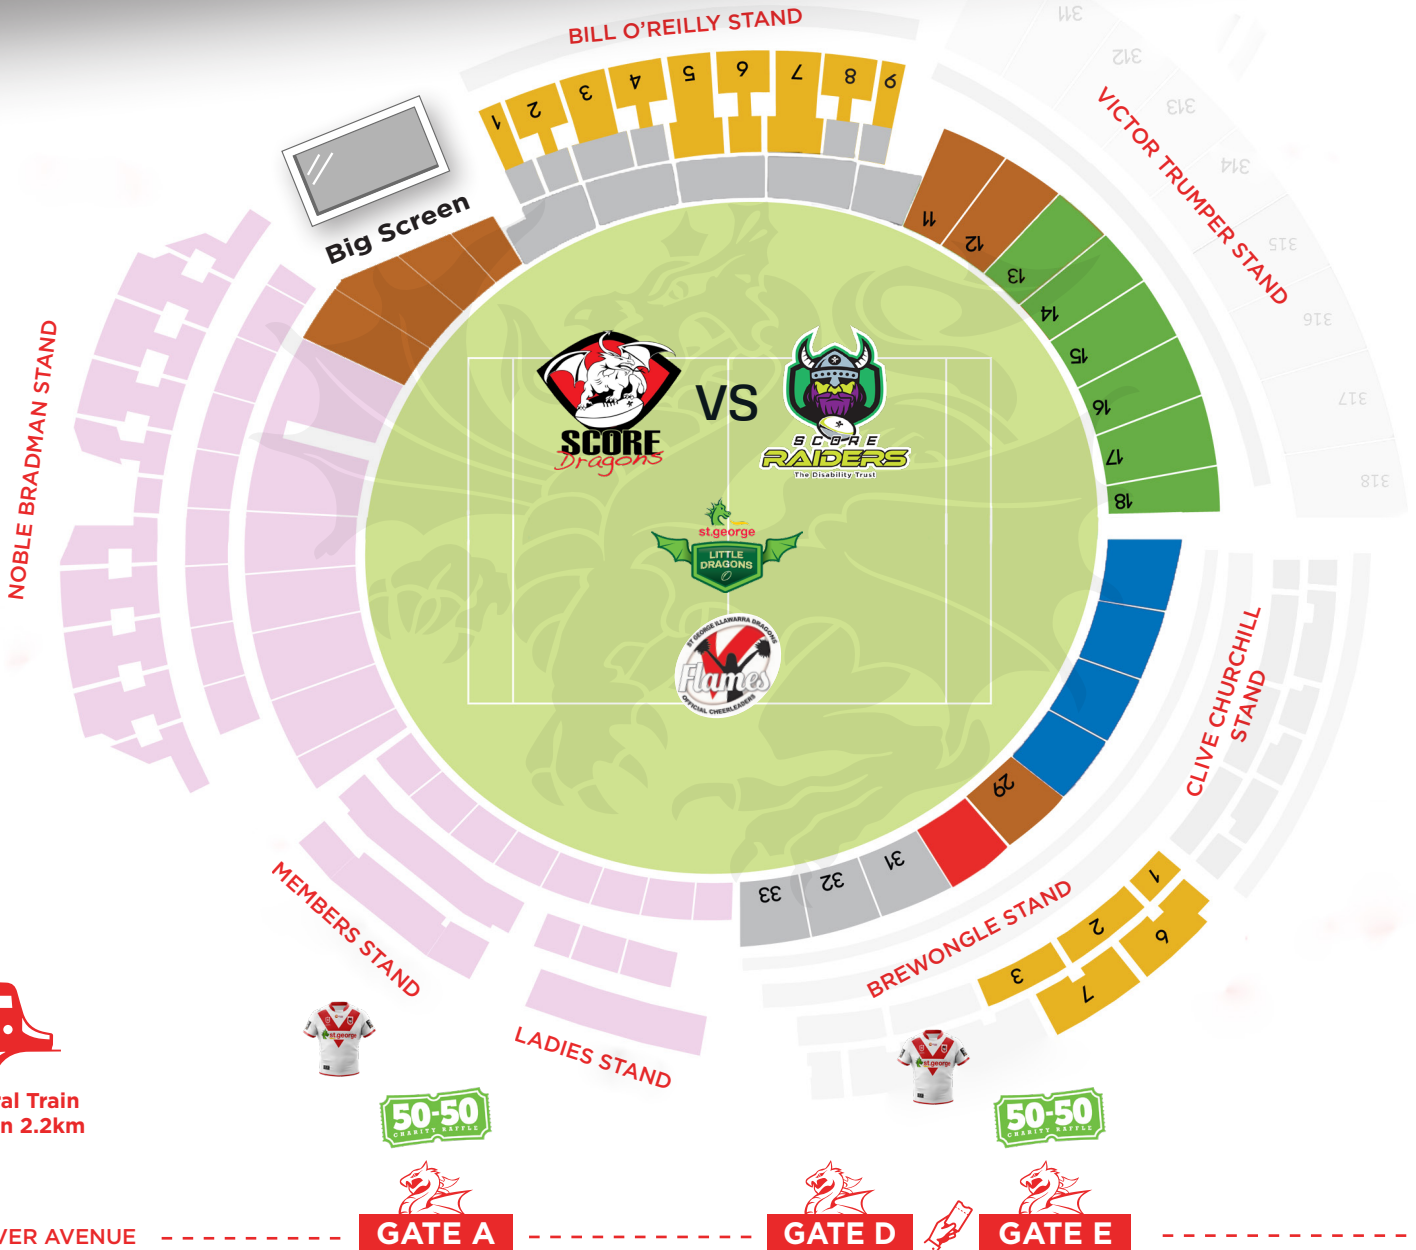

GAME DAY

SYDNEY CRICKET GROUND
 SUNDAY 1ST SEPTEMBER
 GATES 3:00PM
 KICK-OFF 4:05PM

Match Day Partner

VS

ROUND 24

MERCHANDISE

Grab your game day gear with 30% off all X-Blades apparel

JUMPING CASTLES & FACE PAINTERS

Plenty of fun for the kids - thanks to St. George Bank

Driver Avenue Activation Zone

RED V MEMBERSHIP

Membership enquiries and general assistance. NRLW Memberships now on sale. Grab your free Brydens Lawyers show bag!

NRL LEAGUE STARS

Find out about the NRL's new introductory program for kids. Show your skills on the pass the ball board.

DRAGONS PRIZE WHEEL

Come take a spin of the Dragons prize wheel for your chance to win some cool prizes!

BIG SCREEN FUN
 Win great prizes on the Triple M big screen game!

50-50 CHARITY RAFFLE

50% to one lucky winner
 50% to Men of League Foundation